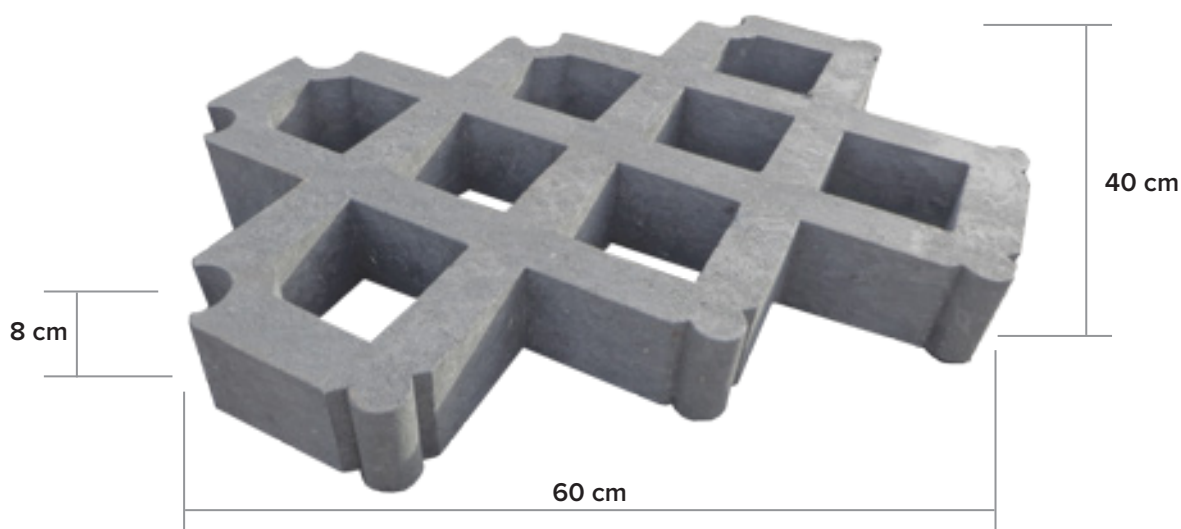

Grass tiles

measurements

9 kg per tile

4.17 tiles = 1 m²

available colours

 raw finish

main advantages

100% plastic waste

Maintenance free

Rot-proof

Natural texture

Much lighter than concrete

Splinter-free

Coloured throughout

Weatherproof

Completely recyclable